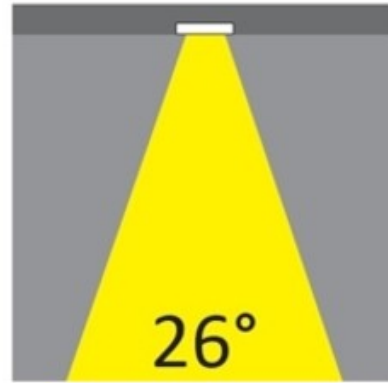

DIXIT RA8 RECESSED

E56097-

PROJECT
TYPE
SPECIFIER
QUANTITY
DATE

26°

Dimming	DP Phase	DV 0-10V		Order Example		K°
Color Temperature	27K 2700K	30K 3000K	35K 3500K	L5XXXXXX-DV-30K	0-10V	3000K

E