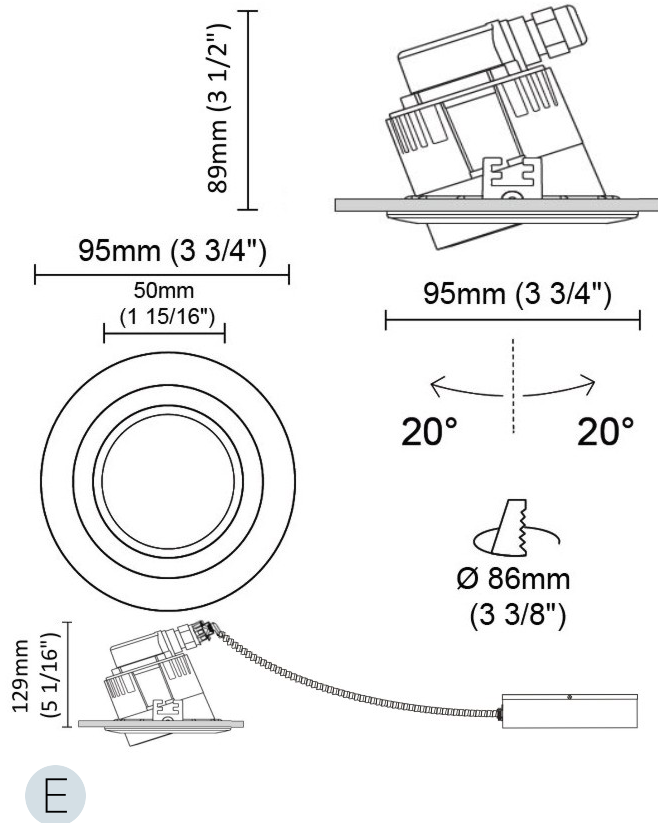

PHYSICAL

Shape: Round
Diameter (mm): 95
Diameter (in): 3 3/4
Height (mm): 89
Height (in): 3 1/2
Min. Recessing Depth (mm): 129
Min. Recessing Depth (in): 5 1/16
Light Distribution: Adjustable / Direct
Weight (kg): 0.7
Weight (lbs): 1.54
Diffuser: Clear Polycarbonate
Fixture Finish: MWH
Fixture Material: Aluminum Die Cast
Cut-out Measurements: 86mm / 3 3/8"

ELECTRICAL

Lamp Type: LED
Total Output Wattage (W): 12
Dimming: Tri-Mode (Non-Dimming and Phase Dimming (120Vac only) and 0-10V Dimming)
Driver Included: No
Driver Location: Recessed Housing
Driver Type: Constant Current - Universal
Driver Class: Class 2
Housing: See Components
Input Voltage (V): 120 - 277
Constant Current (MA): 350

LED

Number of LEDs: 1
Color Temperature (°K): 2700 / 3000
Max. Delivered Lumen (lm): 1447
Nominal Lumen (lm): 1650
CRI: >80 CRI
Efficiency (%): 87.7
Lamp Life (hrs): 50000
Upon Request: 3500K upon request

OPTICAL

Reflector: Mirror-metallized thermoplastic material
Optic: 26
Beam Angle: Symmetric
Adjustability: Tilt ±20°
Upon Request: Optics 45° (mirror-metallized) / 65° (white)

RATINGS AND CERTIFICATIONS

Certified By: Certified for North American Standards
IP rating: IP66
IK Rating: IK08

Clearance: 129mm (5 1/16")
© 2024, T 1800-388-3382, F 416-247-9319, www.zaneen.com